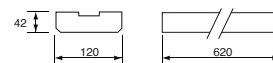

(1) Portaequipos LEDs / LEDs ballast carrier

● Azul / blue

Portaequipos independiente no regulable para la alimentación de LEDs azules / Non-dimming independent ballast carrier for blue LEDs