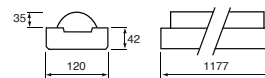

Estós T5. azul / blue

	Potencia Wattage	Lámpara Lamp	Casquillo Lampholder	Peso Weight
656W	2x28W (T5) + 3x6W (LED)	T5 HE + LED	G5	4,28 kg
656X	2x35W (T5) + 4x6W (LED)	T5 HE + LED	G5	4,98 kg

28 W